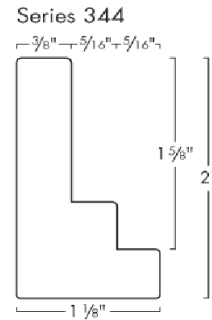

THE FRAMERS OUTLET
 5155 SUGARLOAF PKY-D
 LAWRENCEVILLE, GA. 30043
www.framersoutlet.com

Our popular Gallery wrap matte black wood floater on sale now !

Phone orders only . 1.800.228.8527

r344-29	11	14	23.43	18.40
r344-29	12	12	22.72	15.90
r344-29	12	16	25.56	19.89
r344-29	16	20	31.24	22.87
r344-29	18	24	35.50	24.85
r344-29	20	24	36.92	25.84
r344-29	22	28	41.18	28.83
r344-29	24	30	44.02	30.81

Style 344 with built in shelf

No additional discounts allowed on this sale price.

r301-29	11	14	23.43	18.40
r301-29	12	12	22.72	15.90
r301-29	12	16	25.56	19.89
r301-29	16	20	31.24	22.87
r301-29	18	24	35.50	24.85
r301-29	20	24	36.92	25.84
r301-29	22	28	41.18	28.83
r301-29	24	30	44.02	30.81

Style 301 no built in shelf 1/4 inch space left showing .